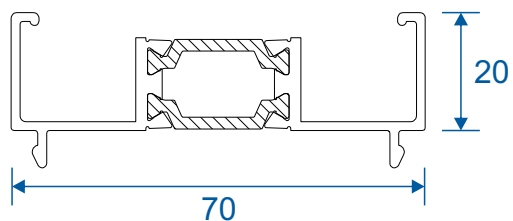

Sections

Jamb	8
Head With & Without Extension	9
Meeting Stile - Locking & Wheel Versions	10
Threshold With & Without A Cill	11
Corner Post Section With Traffic Door	12
Corner Post Section With No Traffic Door	13
Configurations	14

Outer Frame, Threshold & Sashes

P-06-100 - Outerframe / Standard Rebated Threshold

P-06-200 - Radius Sash Profile

P-06-202 - Square Sash Profile

Extensions & Corner Post

AW724 - 20mm Head Extension

AW728 - 40mm Head Extension

AW570 - 96mm Cill

AW542 - 150mm Cill

AW544 - 190mm Cill

Jamb Section

Hinge Side Jamb - Open Out

Head Sections

Head - Open Out

Head With 20mm Extension - Open Out