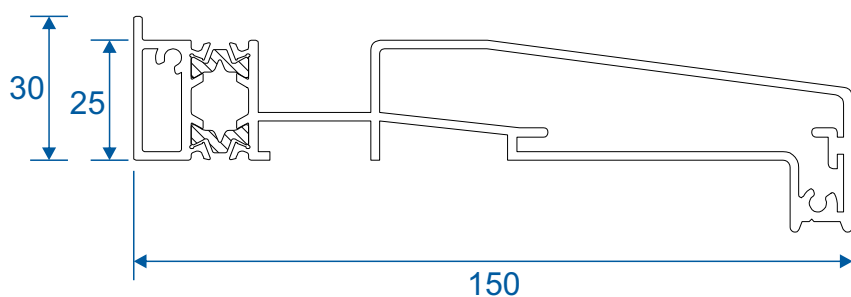

AW720 - 70mm Corner Post

Transoms, Mullions & Midrails

AD309 - 110mm Midrail

AD308 - 68mm Transom / Mullion

AD306 - 57mm Transom / Mullion

P-06-300 - Floating Mullion

Beads & Adaptors

AW667 - 24mm Square Bead

24mm Chamfered Bead

AW660 - 28mm Square Bead

AW513 - 28mm Chamfered Bead

AW668 - 32mm Square Bead

AW630 - 32mm Chamfered Bead

P-00-210 - Rebate Adaptor

P-00-211 - Threshold Adaptor

Projection Cills

AW570 - 96mm Cill

AW542 - 150mm Cill

AW544 - 190mm Cill

Jamb Section

Hinge Side Jamb - Open Out

Head Sections

Head - Open Out

Head With 20mm Extension - Open Out

Meeting Stiles

Locking Stile - Open Out

Bogie Wheel Stile - Open Out

Threshold Sections

Standard Rebated With No Cill - Open Out

Standard Rebated With 150mm Cill - Open Out

Corner Post Sections

Floating Corner Post With Traffic Door - Open Out