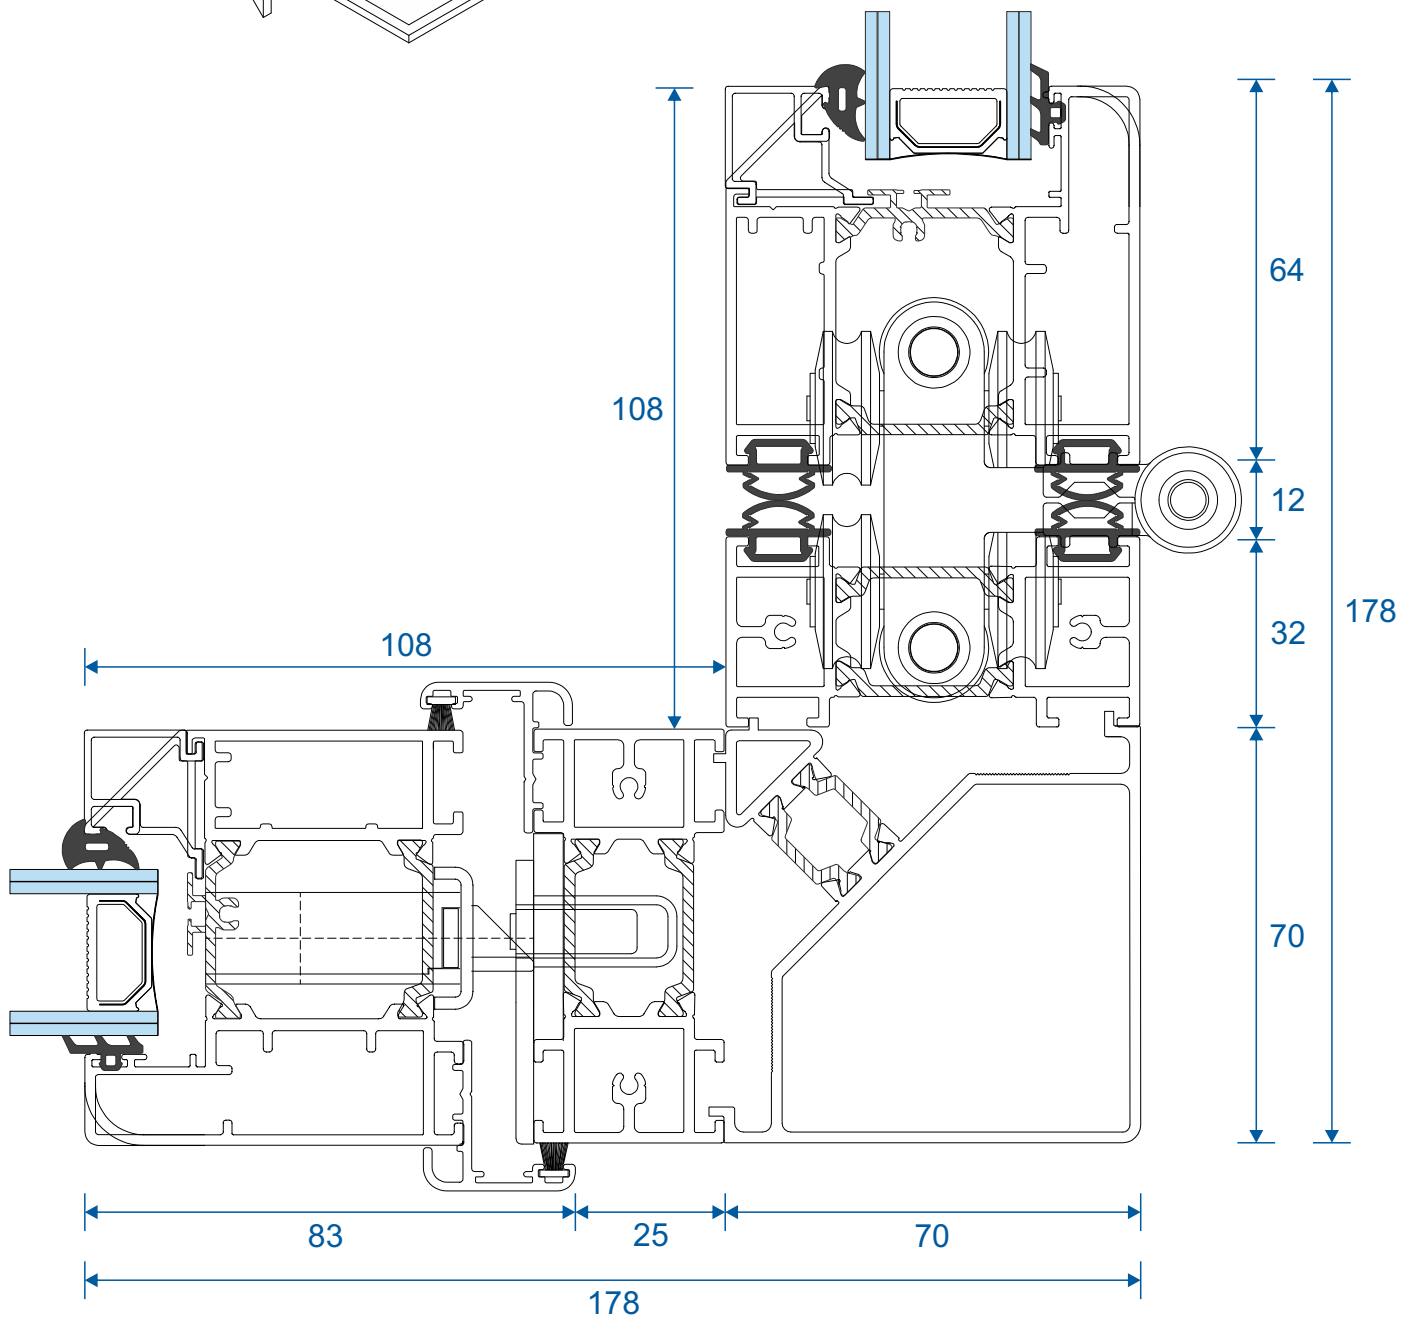

Premium HI Bifold

Floating Corner Post
Section Identification

DURATION
WINDOWS

Contents

Profiles

Outer Frame & Thresholds	3
Sashes	3
Extensions & Corner Post	4
Floating Mullion, Transoms & Midrails	5
Beads & Adapters	6
Cills	7

AW570 - 96mm Cill

AW542 - 150mm Cill

AW544 - 190mm Cill

Jamb Section

Hinge Side Jamb - Open Out

Head Sections

Head - Open Out

Head With 20mm Extension - Open Out

Meeting Stiles

Locking Stile - Open Out

Bogie Wheel Stile - Open Out

Threshold Sections

Standard Rebated With No Cill - Open Out

Standard Rebated With 150mm Cill - Open Out

Corner Post Sections

Floating Corner Post With Traffic Door - Open Out

Available Configurations

A	B
1	2
1	4
1	6

A	B
2	1
2	2
2	3
2	4
2	5
2	6
2	7

A	B
3	2
3	4
3	6

A	B
4	1
4	2
4	3
4	4
4	5
4	6
4	7

A	B
5	2
5	4
5	6

A	B
6	1
6	2
6	3
6	4
6	5
6	6
6	7

Duration Windows
Thames Development
Charfleets Road
Canvey Island
Essex. SS8 0PQ