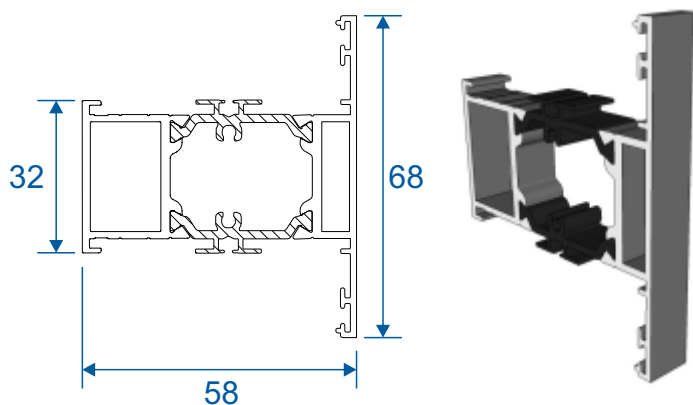

AW720 - 70mm Corner Post

Transoms, Mullions & Midrails

AD309 - 110mm Midrail

AD308 - 68mm Transom / Mullion

AD306 - 57mm Transom / Mullion

P-06-300 - Floating Mullion

Beads & Adaptors

AW667 - 24mm Square Bead

AW570 - 96mm Cill

AW542 - 150mm Cill

AW544 - 190mm Cill

Jamb Section

Hinge Side Jamb - Open Out

Head Sections

Head - Open Out

Head With 20mm Extension - Open Out