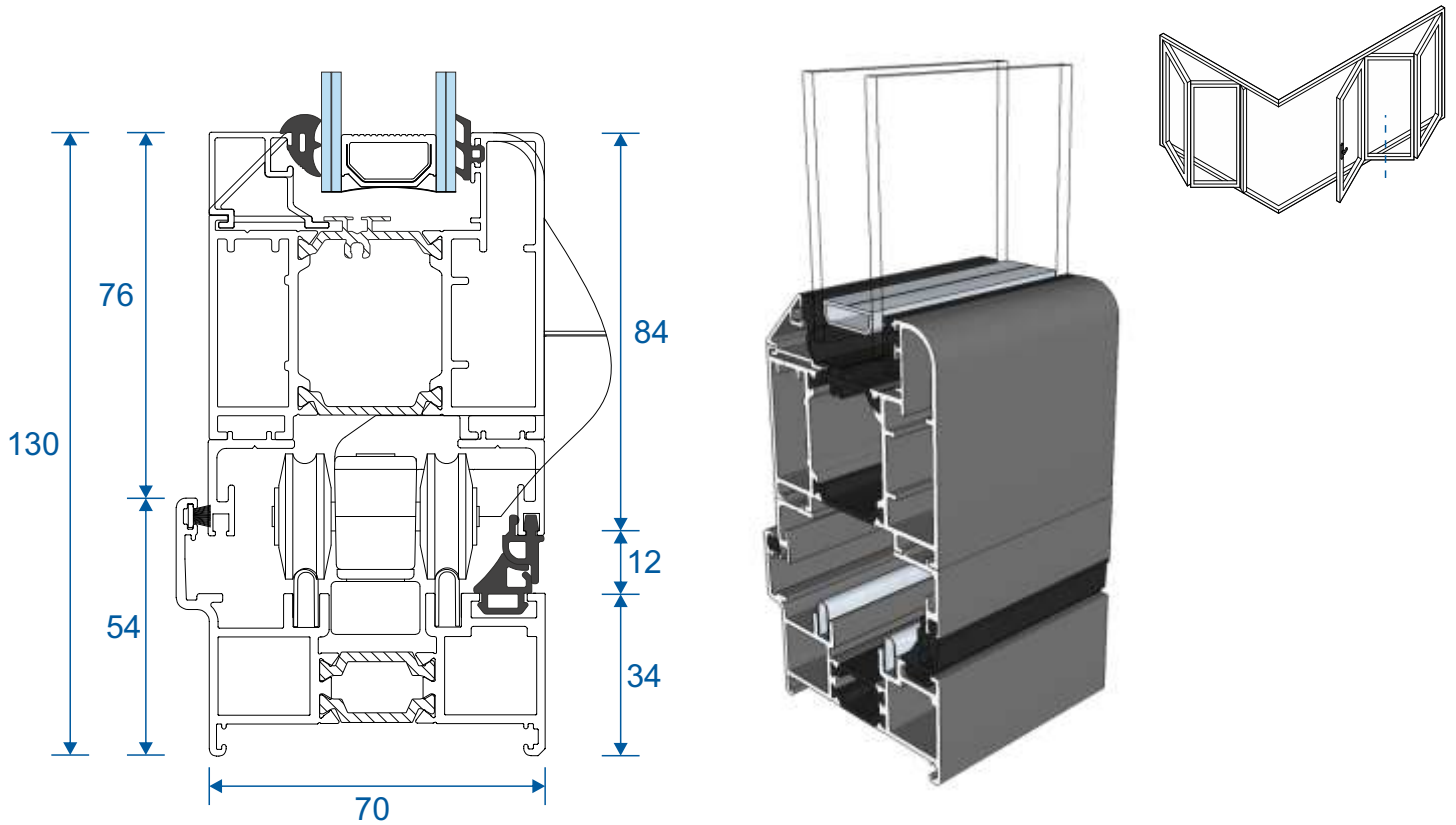

Meeting Stiles

Locking Stile - Open Out

Bogie Wheel Stile - Open Out

Threshold Sections

Standard Rebated With No Cill - Open Out

Standard Rebated With 150mm Cill - Open Out

Corner Post Sections

Floating Corner Post With Traffic Door - Open Out

Corner Post Sections

Floating Corner Post With Traffic Door - Open Out

Configurations

All Configurations Are For External Corners, Opening Out On A Standard Threshold

2 & 3 Panel Corner Bi-fold

4 & 4 Panel Corner Bi-fold