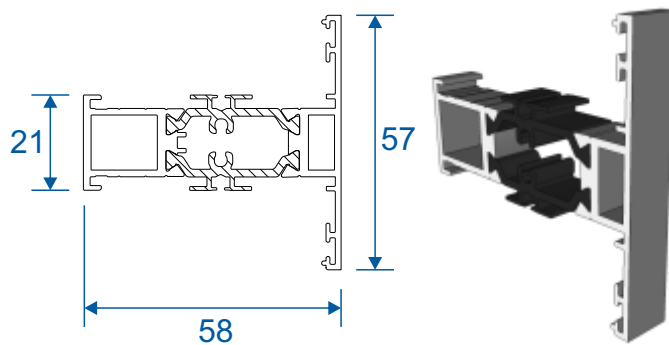

AW720 - 70mm Corner Post

Transoms, Mullions & Midrails

AD309 - 110mm Midrail

AD308 - 68mm Transom / Mullion

AD306 - 57mm Transom / Mullion

P-06-300 - Floating Mullion

Beads & Adaptors

AW667 - 24mm Square Bead

24mm Chamfered Bead

AW660 - 28mm Square Bead

AW513 - 28mm Chamfered Bead

AW668 - 32mm Square Bead

AW630 - 32mm Chamfered Bead

P-00-210 - Rebate Adaptor

P-00-211 - Threshold Adaptor

Projection Cills

AW570 - 96mm Cill

AW542 - 150mm Cill

AW544 - 190mm Cill

Jamb Section

Hinge Side Jamb - Open Out

Head Sections

Head - Open Out

Head With 20mm Extension - Open Out

Meeting Stiles

Locking Stile - Open Out

Bogie Wheel Stile - Open Out

Threshold Sections

Standard Rebated With No Cill - Open Out

Standard Rebated With 150mm Cill - Open Out

Corner Post Sections

Floating Corner Post With Traffic Door - Open Out