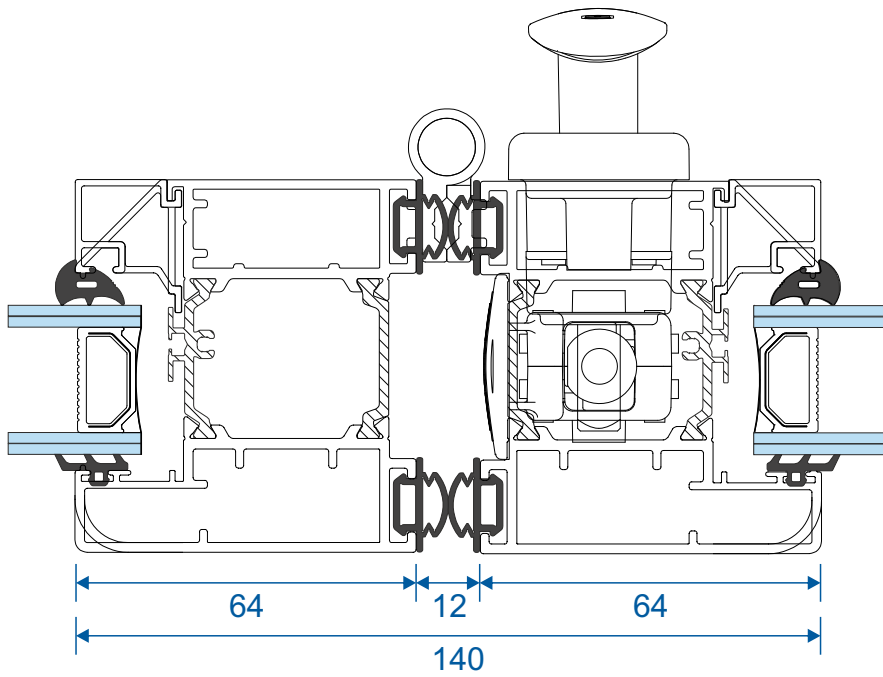

AW570 - 96mm Cill

AW542 - 150mm Cill

AW544 - 190mm Cill

Jamb Section

Hinge Side Jamb - Open Out

Head Sections

Head - Open Out

Head With 20mm Extension - Open Out

Meeting Stiles

Locking Stile - Open Out

Bogie Wheel Stile - Open Out

Threshold Sections

Standard Rebated With No Cill - Open Out

Standard Rebated With 150mm Cill - Open Out

Corner Post Sections

Floating Corner Post With Traffic Door - Open Out