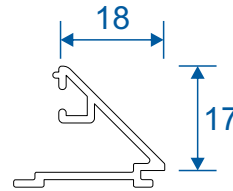

Outer Frame, Threshold & Sashes

P-06-100 - Outerframe / Standard Rebated Threshold

P-06-200 - Radius Sash Profile

P-06-202 - Square Sash Profile

Extensions & Corner Post

AW724 - 20mm Head Extension

AW728 - 40mm Head Extension

AW720 - 70mm Corner Post

Transoms, Mullions & Midrails

AD309 - 110mm Midrail

AD308 - 68mm Transom / Mullion

AD306 - 57mm Transom / Mullion

P-06-300 - Floating Mullion

Beads & Adaptors

AW667 - 24mm Square Bead

24mm Chamfered Bead

AW660 - 28mm Square Bead

AW513 - 28mm Chamfered Bead

AW668 - 32mm Square Bead

AW630 - 32mm Chamfered Bead

P-00-210 - Rebate Adaptor

P-00-211 - Threshold Adaptor

Projection Cills

AW570 - 96mm Cill

AW542 - 150mm Cill

AW544 - 190mm Cill

Jamb Section

Hinge Side Jamb - Open Out

Head Sections

Head - Open Out

Head With 20mm Extension - Open Out