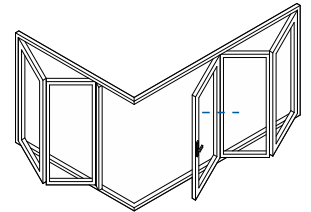

AW570 - 96mm Cill

AW542 - 150mm Cill

AW544 - 190mm Cill

Jamb Section

Hinge Side Jamb - Open Out

Head Sections

Head - Open Out

Head With 20mm Extension - Open Out

Meeting Stiles

Locking Stile - Open Out

Bogie Wheel Stile - Open Out

Threshold Sections

Standard Rebated With No Cill - Open Out

Standard Rebated With 150mm Cill - Open Out

Corner Post Sections

Floating Corner Post With Traffic Door - Open Out