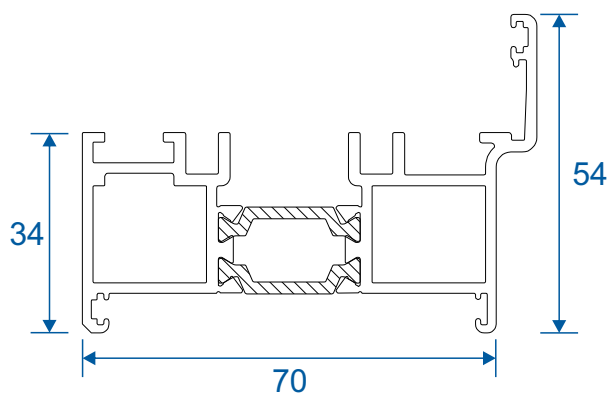

Premium HI Bifold

Floating Corner Post
Section Identification

DURATION
WINDOWS

Contents

Profiles

Outer Frame & Thresholds	3
Sashes	3
Extensions & Corner Post	4
Floating Mullion, Transoms & Midrails	5
Beads & Adapters	6
Cills	7

Sections

Jamb	8
Head With & Without Extension	9
Meeting Stile - Locking & Wheel Versions	10
Threshold With & Without A Cill	11
Corner Post Section With Traffic Door	12
Corner Post Section With No Traffic Door	13
Configurations	14

Outer Frame, Threshold & Sashes

P-06-100 - Outerframe / Standard Rebated Threshold

P-06-200 - Radius Sash Profile

P-06-202 - Square Sash Profile

Extensions & Corner Post

AW724 - 20mm Head Extension

AW728 - 40mm Head Extension

AW570 - 96mm Cill

AW542 - 150mm Cill

AW544 - 190mm Cill

Jamb Section

Hinge Side Jamb - Open Out

Head Sections

Head - Open Out

Head With 20mm Extension - Open Out