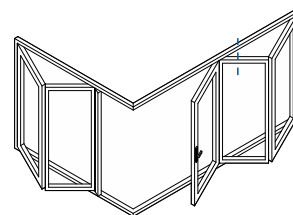

AW570 - 96mm Cill

AW542 - 150mm Cill

AW544 - 190mm Cill

Jamb Section

Hinge Side Jamb - Open Out

Head Sections

Head - Open Out

Head With 20mm Extension - Open Out

Meeting Stiles

Locking Stile - Open Out

Bogie Wheel Stile - Open Out

Threshold Sections

Standard Rebated With No Cill - Open Out

Standard Rebated With 150mm Cill - Open Out

Corner Post Sections

Floating Corner Post With Traffic Door - Open Out