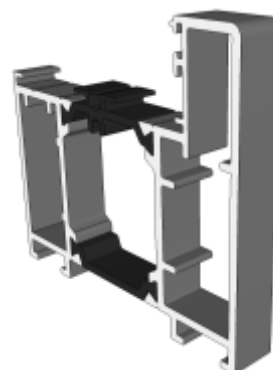

Premium HI Bifold

Floating Corner Post
Section Identification

DURATION
WINDOWS

Contents

Profiles

Outer Frame & Thresholds	3
Sashes	3
Extensions & Corner Post	4
Floating Mullion, Transoms & Midrails	5
Beads & Adapters	6
Cills	7

Outer Frame, Threshold & Sashes

P-06-100 - Outerframe / Standard Rebated Threshold

P-06-200 - Radius Sash Profile

P-06-202 - Square Sash Profile

Extensions & Corner Post

AW724 - 20mm Head Extension

AW728 - 40mm Head Extension

AW570 - 96mm Cill

AW542 - 150mm Cill

AW544 - 190mm Cill

Jamb Section

Hinge Side Jamb - Open Out

Head Sections

Head - Open Out

Head With 20mm Extension - Open Out