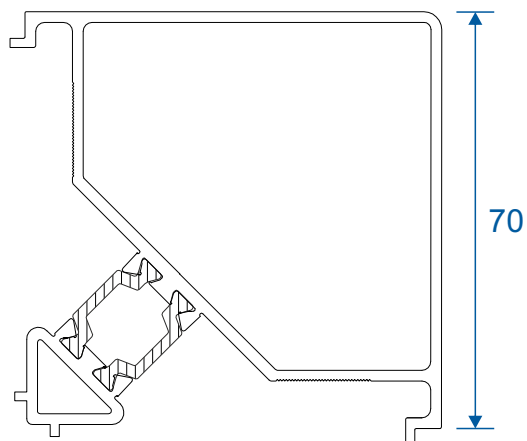

Premium HI Bifold

Floating Corner Post
Section Identification

DURATION
WINDOWS

Contents

Profiles

Outer Frame & Thresholds	3
Sashes	3
Extensions & Corner Post	4
Floating Mullion, Transoms & Midrails	5
Beads & Adapters	6
Cills	7

Outer Frame, Threshold & Sashes

P-06-100 - Outerframe / Standard Rebated Threshold

P-06-200 - Radius Sash Profile

P-06-202 - Square Sash Profile

Extensions & Corner Post

AW724 - 20mm Head Extension

AW728 - 40mm Head Extension

AW720 - 70mm Corner Post

Transoms, Mullions & Midrails

AD309 - 110mm Midrail

AD308 - 68mm Transom / Mullion

AD306 - 57mm Transom / Mullion

P-06-300 - Floating Mullion

Beads & Adaptors

AW667 - 24mm Square Bead

AW570 - 96mm Cill

AW542 - 150mm Cill

AW544 - 190mm Cill

Jamb Section

Hinge Side Jamb - Open Out

Head Sections

Head - Open Out

Head With 20mm Extension - Open Out