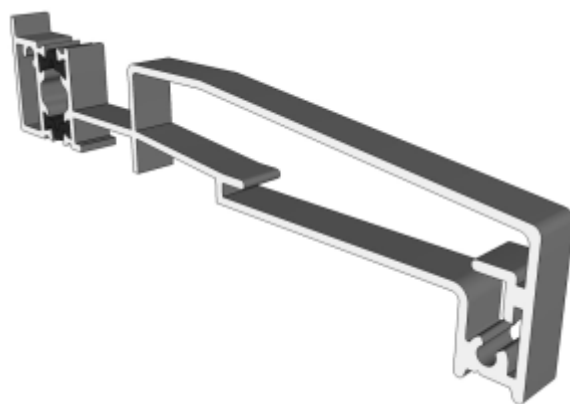

24mm Chamfered Bead

AW660 - 28mm Square Bead

AW513 - 28mm Chamfered Bead

AW668 - 32mm Square Bead

AW630 - 32mm Chamfered Bead

P-00-210 - Rebate Adaptor

P-00-211 - Threshold Adaptor

Projection Cills

AW570 - 96mm Cill

AW542 - 150mm Cill

AW544 - 190mm Cill

Jamb Section

Hinge Side Jamb - Open Out

Head Sections

Head - Open Out

Head With 20mm Extension - Open Out

Meeting Stiles

Locking Stile - Open Out

Bogie Wheel Stile - Open Out

Threshold Sections

Standard Rebated With No Cill - Open Out

Standard Rebated With 150mm Cill - Open Out

Corner Post Sections

Floating Corner Post With Traffic Door - Open Out