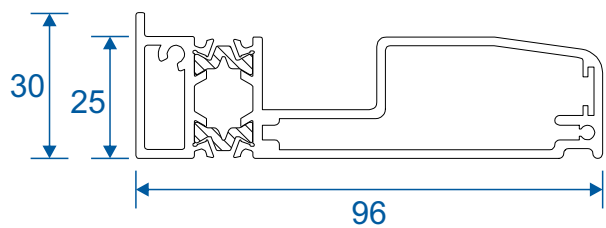

24mm Chamfered Bead

AW660 - 28mm Square Bead

AW513 - 28mm Chamfered Bead

AW668 - 32mm Square Bead

AW630 - 32mm Chamfered Bead

P-00-210 - Rebate Adaptor

P-00-211 - Threshold Adaptor

Projection Cills

AW570 - 96mm Cill

AW542 - 150mm Cill

AW544 - 190mm Cill

Jamb Section

Hinge Side Jamb - Open Out

Head Sections

Head - Open Out

Head With 20mm Extension - Open Out

Meeting Stiles

Locking Stile - Open Out

Bogie Wheel Stile - Open Out

Threshold Sections

Standard Rebated With No Cill - Open Out

Standard Rebated With 150mm Cill - Open Out

Corner Post Sections

Floating Corner Post With Traffic Door - Open Out