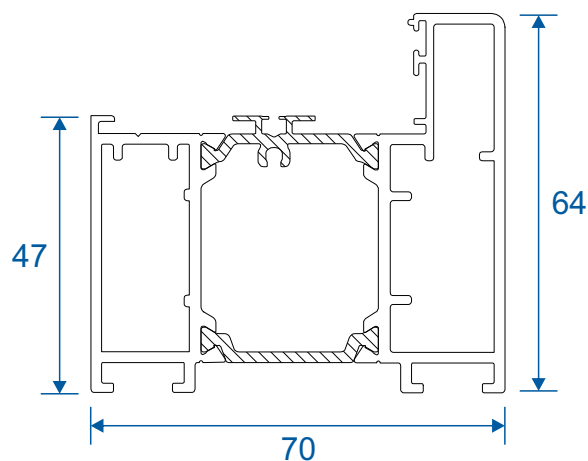

Premium HI Bifold

Floating Corner Post
Section Identification

DURATION
WINDOWS

Contents

Profiles

Outer Frame & Thresholds	3
Sashes	3
Extensions & Corner Post	4
Floating Mullion, Transoms & Midrails	5
Beads & Adapters	6
Cills	7

Outer Frame, Threshold & Sashes

P-06-100 - Outerframe / Standard Rebated Threshold

P-06-200 - Radius Sash Profile

P-06-202 - Square Sash Profile

Extensions & Corner Post

AW724 - 20mm Head Extension

AW728 - 40mm Head Extension

AW720 - 70mm Corner Post

Transoms, Mullions & Midrails

AD309 - 110mm Midrail

AD308 - 68mm Transom / Mullion

AD306 - 57mm Transom / Mullion

P-06-300 - Floating Mullion

Beads & Adaptors

AW667 - 24mm Square Bead

AW570 - 96mm Cill

AW542 - 150mm Cill

AW544 - 190mm Cill

Jamb Section

Hinge Side Jamb - Open Out

Head Sections

Head - Open Out

Head With 20mm Extension - Open Out