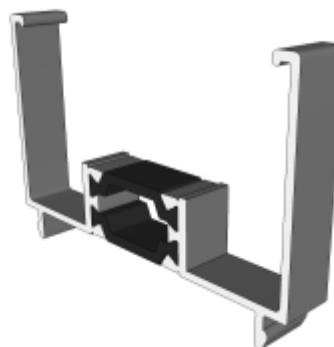

Premium HI Bifold

Floating Corner Post
Section Identification

DURATION
WINDOWS

Contents

Profiles

Outer Frame & Thresholds	3
Sashes	3
Extensions & Corner Post	4
Floating Mullion, Transoms & Midrails	5
Beads & Adapters	6
Cills	7

Sections

Jamb	8
Head With & Without Extension	9
Meeting Stile - Locking & Wheel Versions	10
Threshold With & Without A Cill	11
Corner Post Section With Traffic Door	12
Corner Post Section With No Traffic Door	13
Configurations	14

Outer Frame, Threshold & Sashes

P-06-100 - Outerframe / Standard Rebated Threshold

P-06-200 - Radius Sash Profile

P-06-202 - Square Sash Profile

Extensions & Corner Post

AW724 - 20mm Head Extension

AW728 - 40mm Head Extension