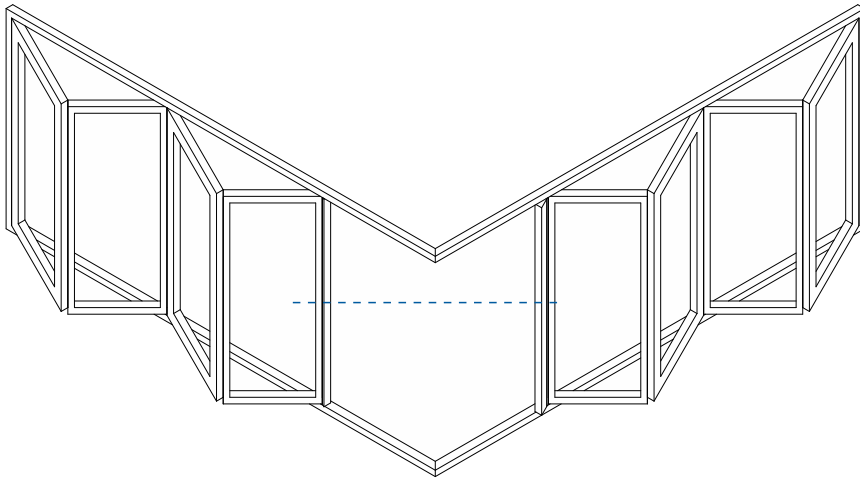

AW570 - 96mm Cill

AW542 - 150mm Cill

AW544 - 190mm Cill

Jamb Section

Hinge Side Jamb - Open Out

Head Sections

Head - Open Out

Head With 20mm Extension - Open Out

Meeting Stiles

Locking Stile - Open Out

Bogie Wheel Stile - Open Out

Threshold Sections

Standard Rebated With No Cill - Open Out

Standard Rebated With 150mm Cill - Open Out

Corner Post Sections

Floating Corner Post With Traffic Door - Open Out

Corner Post Sections

Floating Corner Post With Traffic Door - Open Out

Configurations

All Configurations Are For External Corners, Opening Out On A Standard Threshold

2 & 3 Panel Corner Bi-fold

4 & 4 Panel Corner Bi-fold