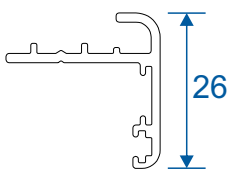

24mm Chamfered Bead

AW660 - 28mm Square Bead

AW513 - 28mm Chamfered Bead

AW668 - 32mm Square Bead

AW630 - 32mm Chamfered Bead

P-00-210 - Rebate Adaptor

P-00-211 - Threshold Adaptor

Projection Cills

AW570 - 96mm Cill

AW542 - 150mm Cill

AW544 - 190mm Cill

Jamb Section

Hinge Side Jamb - Open Out

Head Sections

Head - Open Out

Head With 20mm Extension - Open Out

Meeting Stiles

Locking Stile - Open Out

Bogie Wheel Stile - Open Out

Threshold Sections

Standard Rebated With No Cill - Open Out

Standard Rebated With 150mm Cill - Open Out

Corner Post Sections

Floating Corner Post With Traffic Door - Open Out