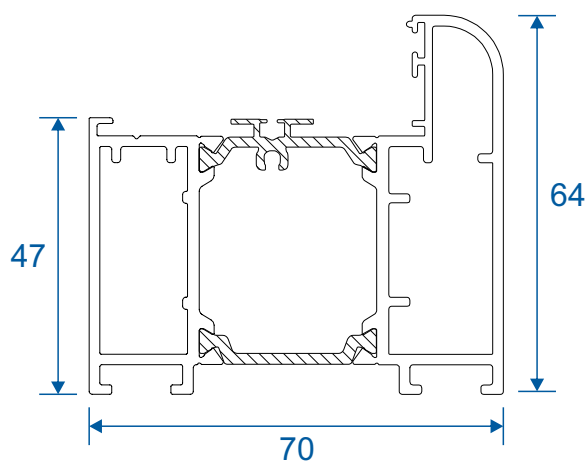

Premium HI Bifold

Floating Corner Post
Section Identification

DURATION
WINDOWS

Contents

Profiles

Outer Frame & Thresholds	3
Sashes	3
Extensions & Corner Post	4
Floating Mullion, Transoms & Midrails	5
Beads & Adapters	6
Cills	7

Sections

Jamb	8
Head With & Without Extension	9
Meeting Stile - Locking & Wheel Versions	10
Threshold With & Without A Cill	11
Corner Post Section With Traffic Door	12
Corner Post Section With No Traffic Door	13
Configurations	14

Outer Frame, Threshold & Sashes

P-06-100 - Outerframe / Standard Rebated Threshold

P-06-200 - Radius Sash Profile

P-06-202 - Square Sash Profile

Extensions & Corner Post

AW724 - 20mm Head Extension

AW728 - 40mm Head Extension

AW570 - 96mm Cill

AW542 - 150mm Cill

AW544 - 190mm Cill

Jamb Section

Hinge Side Jamb - Open Out

Head Sections

Head - Open Out

Head With 20mm Extension - Open Out