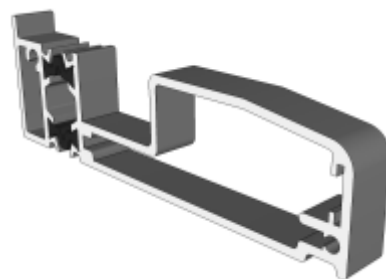

24mm Chamfered Bead

AW660 - 28mm Square Bead

AW513 - 28mm Chamfered Bead

AW668 - 32mm Square Bead

AW630 - 32mm Chamfered Bead

P-00-210 - Rebate Adaptor

P-00-211 - Threshold Adaptor

Projection Cills

AW570 - 96mm Cill

AW542 - 150mm Cill

AW544 - 190mm Cill

Jamb Section

Hinge Side Jamb - Open Out

Head Sections

Head - Open Out

Head With 20mm Extension - Open Out

Meeting Stiles

Locking Stile - Open Out

Bogie Wheel Stile - Open Out

Threshold Sections

Standard Rebated With No Cill - Open Out

Standard Rebated With 150mm Cill - Open Out

Corner Post Sections

Floating Corner Post With Traffic Door - Open Out