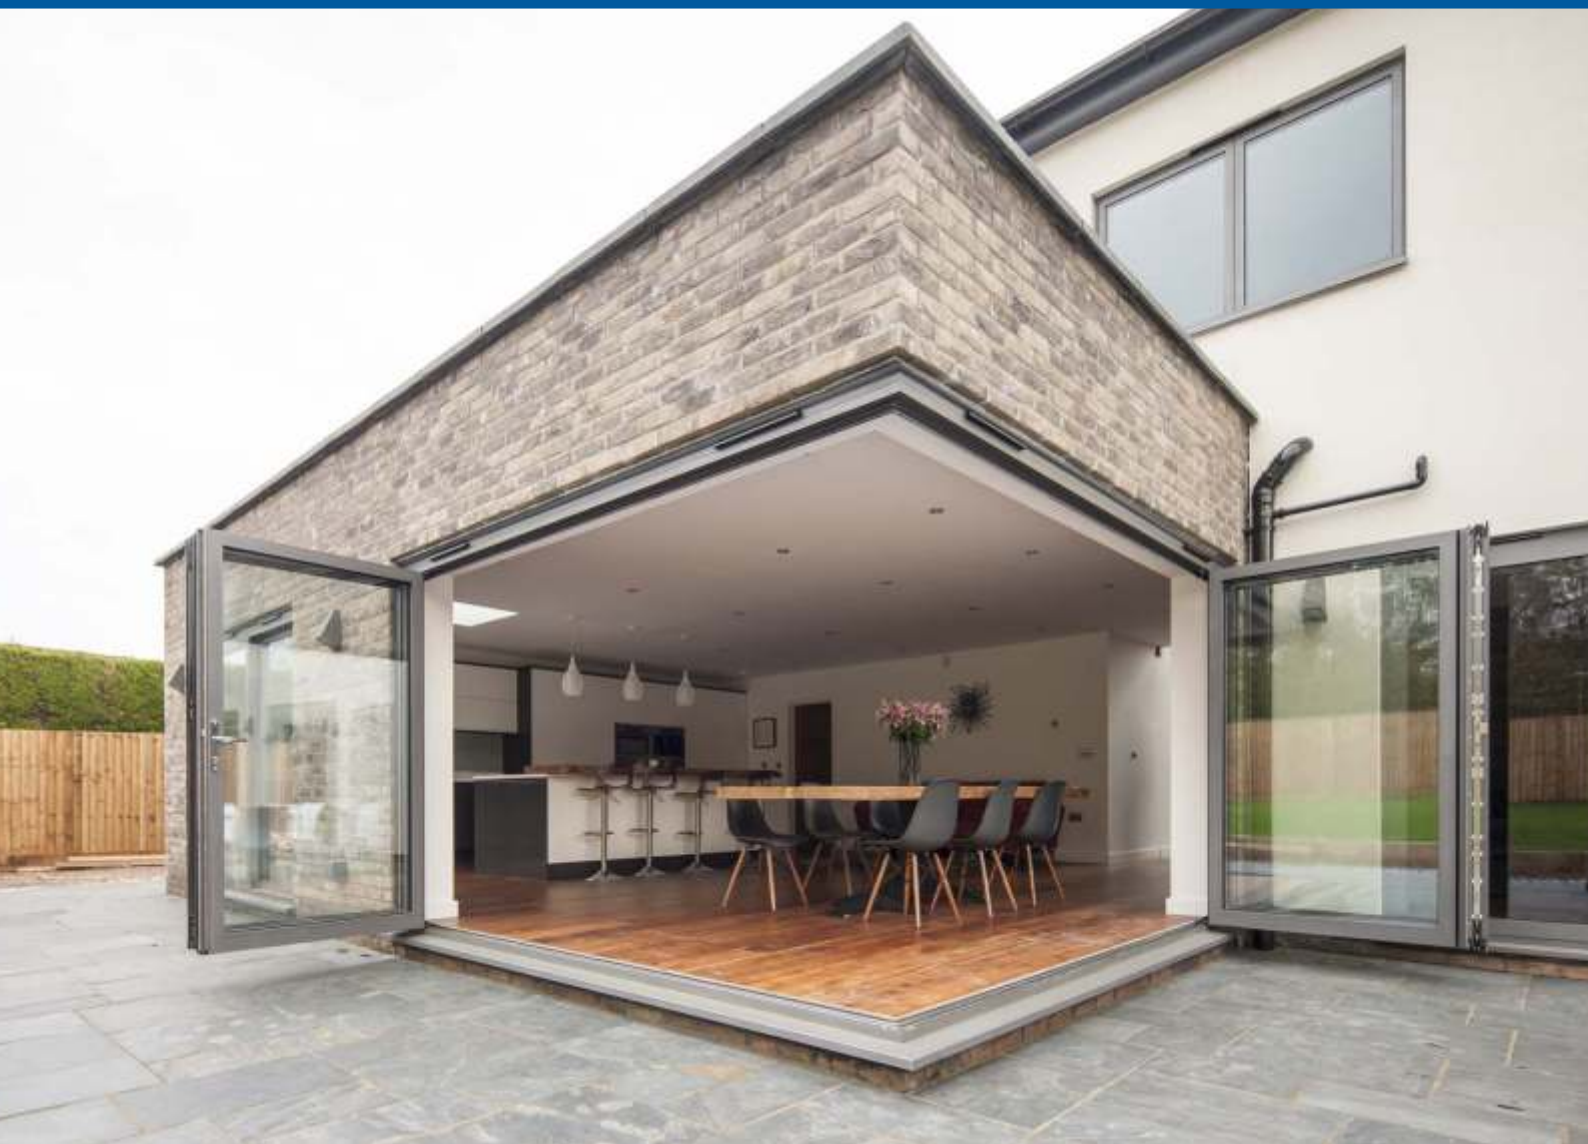

Premium HI Bifold

Floating Corner Post
Section Identification

Contents

Profiles

Outer Frame & Thresholds	3
Sashes	3
Extensions & Corner Post	4
Floating Mullion, Transoms & Midrails	5
Beads & Adapters	6
Cills	7

Sections

Jamb	8
Head With & Without Extension	9
Meeting Stile - Locking & Wheel Versions	10
Threshold With & Without A Cill	11
Corner Post Section With Traffic Door	12
Corner Post Section With No Traffic Door	13
Configurations	14