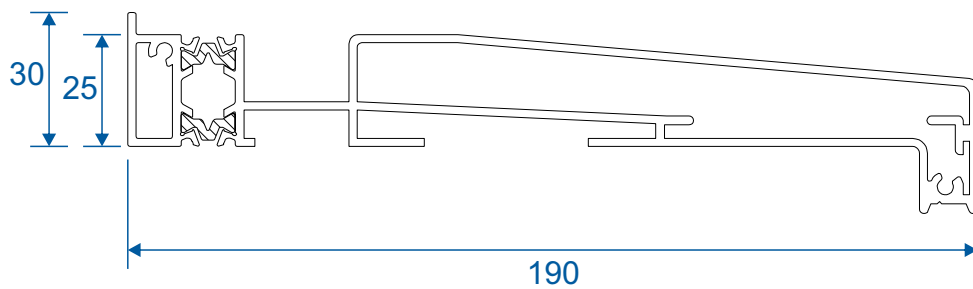

AW720 - 70mm Corner Post

Transoms, Mullions & Midrails

AD309 - 110mm Midrail

AD308 - 68mm Transom / Mullion

AD306 - 57mm Transom / Mullion

P-06-300 - Floating Mullion

Beads & Adaptors

AW667 - 24mm Square Bead

24mm Chamfered Bead

AW660 - 28mm Square Bead

AW513 - 28mm Chamfered Bead

AW668 - 32mm Square Bead

AW630 - 32mm Chamfered Bead

P-00-210 - Rebate Adaptor

P-00-211 - Threshold Adaptor

Projection Cills

AW570 - 96mm Cill

AW542 - 150mm Cill

AW544 - 190mm Cill

Jamb Section

Hinge Side Jamb - Open Out

Head Sections

Head - Open Out

Head With 20mm Extension - Open Out

Meeting Stiles

Locking Stile - Open Out

Bogie Wheel Stile - Open Out

Threshold Sections

Standard Rebated With No Cill - Open Out

Standard Rebated With 150mm Cill - Open Out

Corner Post Sections

Floating Corner Post With Traffic Door - Open Out