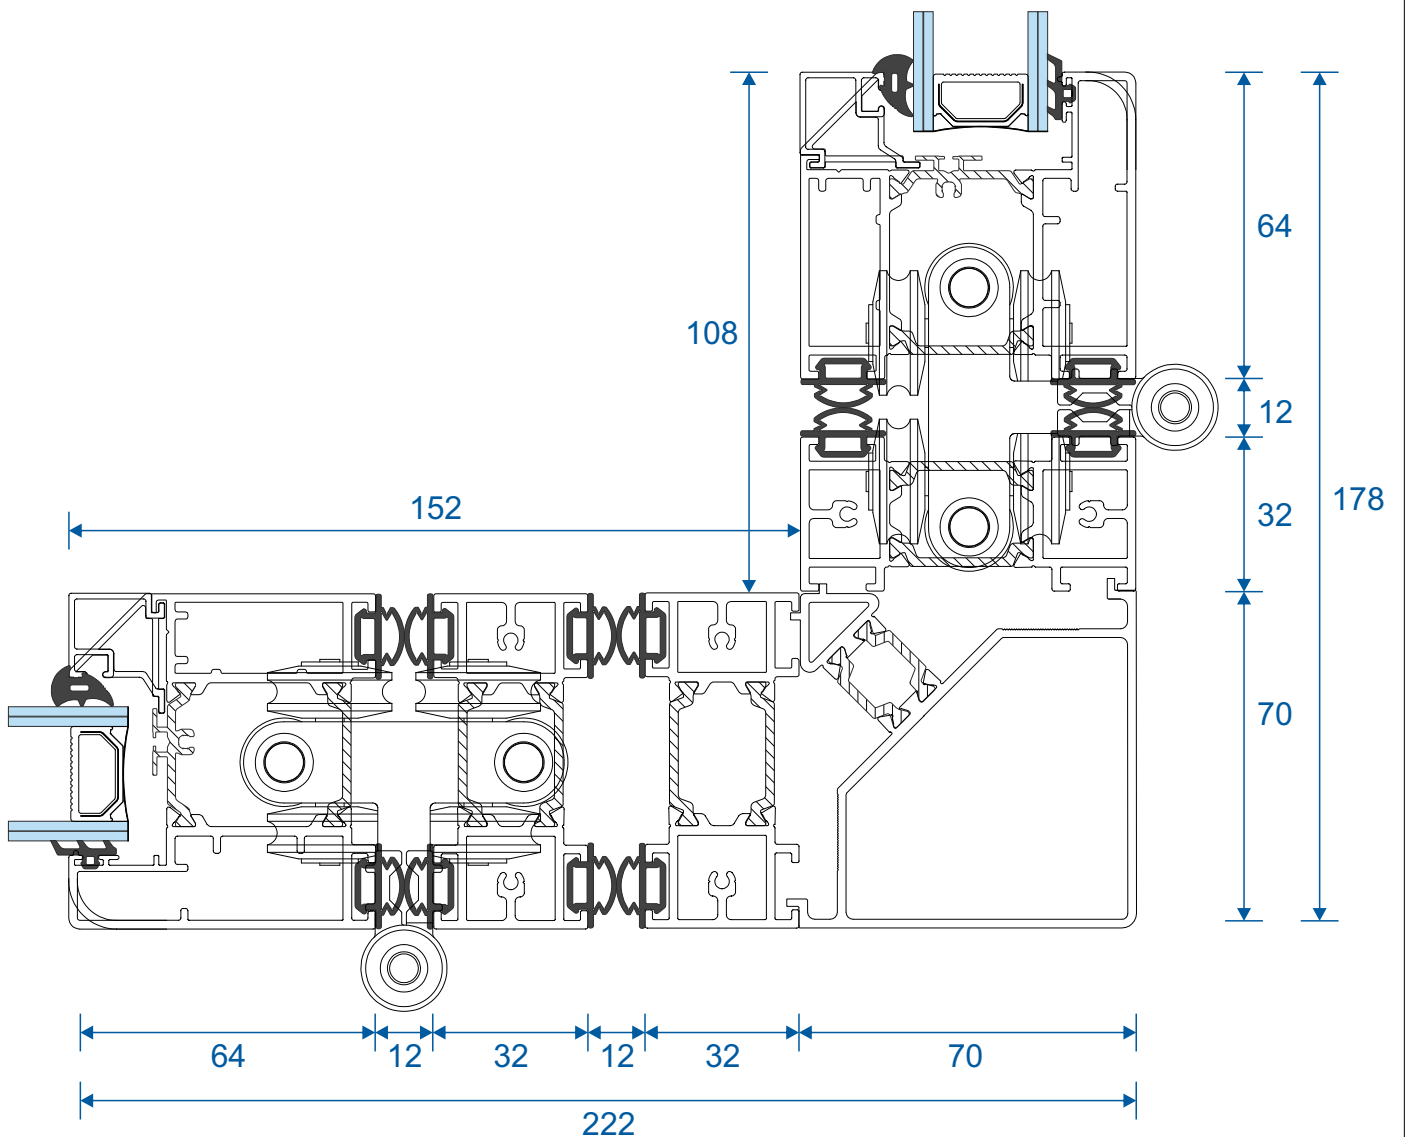

Corner Post Sections

Floating Corner Post With Traffic Door - Open Out