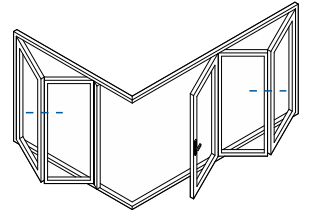

AW570 - 96mm Cill

AW542 - 150mm Cill

AW544 - 190mm Cill

Jamb Section

Hinge Side Jamb - Open Out

Head Sections

Head - Open Out

Head With 20mm Extension - Open Out

Meeting Stiles

Locking Stile - Open Out

Bogie Wheel Stile - Open Out

Threshold Sections

Standard Rebated With No Cill - Open Out

Standard Rebated With 150mm Cill - Open Out

Corner Post Sections

Floating Corner Post With Traffic Door - Open Out