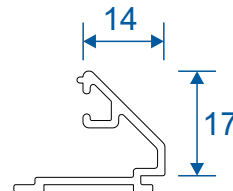

24mm Chamfered Bead

AW660 - 28mm Square Bead

AW513 - 28mm Chamfered Bead

AW668 - 32mm Square Bead

AW630 - 32mm Chamfered Bead

P-00-210 - Rebate Adaptor

P-00-211 - Threshold Adaptor

Projection Cills

AW570 - 96mm Cill

AW542 - 150mm Cill

AW544 - 190mm Cill

Jamb Section

Hinge Side Jamb - Open Out

Head Sections

Head - Open Out

Head With 20mm Extension - Open Out

Meeting Stiles

Locking Stile - Open Out

Bogie Wheel Stile - Open Out

Threshold Sections

Standard Rebated With No Cill - Open Out

Standard Rebated With 150mm Cill - Open Out

Corner Post Sections

Floating Corner Post With Traffic Door - Open Out