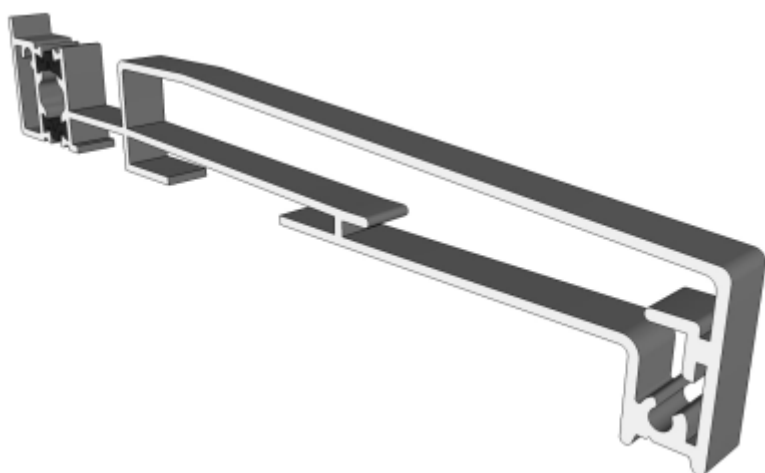

Premium HI Bifold

Floating Corner Post
Section Identification

DURATION
WINDOWS

Contents

Profiles

Outer Frame & Thresholds	3
Sashes	3
Extensions & Corner Post	4
Floating Mullion, Transoms & Midrails	5
Beads & Adapters	6
Cills	7

24mm Chamfered Bead

AW660 - 28mm Square Bead

AW513 - 28mm Chamfered Bead

AW668 - 32mm Square Bead

AW630 - 32mm Chamfered Bead

P-00-210 - Rebate Adaptor

P-00-211 - Threshold Adaptor

Projection Cills

AW570 - 96mm Cill

AW542 - 150mm Cill

AW544 - 190mm Cill

Jamb Section

Hinge Side Jamb - Open Out

Head Sections

Head - Open Out

Head With 20mm Extension - Open Out

Meeting Stiles

Locking Stile - Open Out

Bogie Wheel Stile - Open Out

Threshold Sections

Standard Rebated With No Cill - Open Out

Standard Rebated With 150mm Cill - Open Out

Corner Post Sections

Floating Corner Post With Traffic Door - Open Out