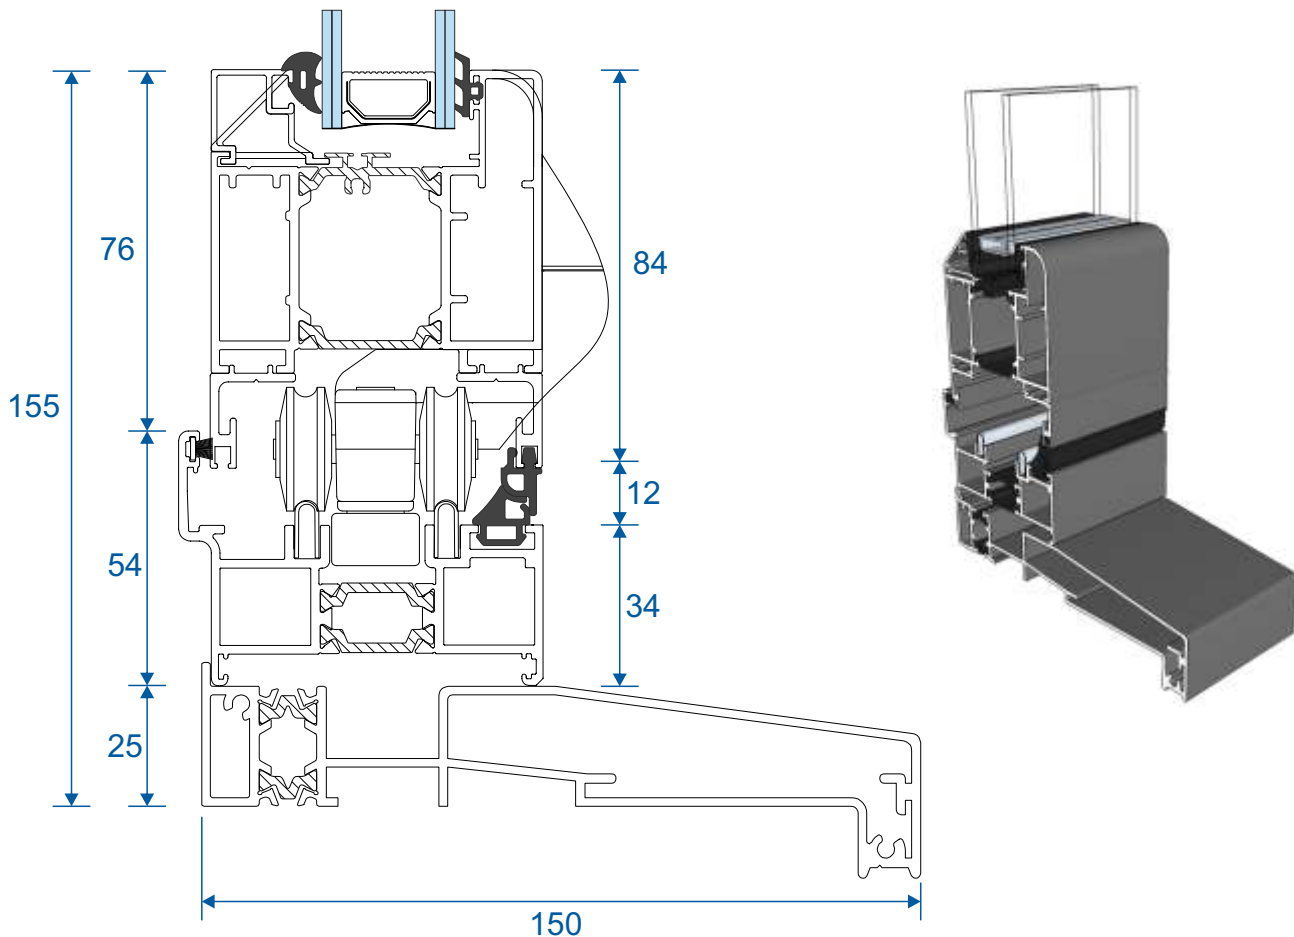

AW570 - 96mm Cill

AW542 - 150mm Cill

AW544 - 190mm Cill

Jamb Section

Hinge Side Jamb - Open Out

Head Sections

Head - Open Out

Head With 20mm Extension - Open Out

Meeting Stiles

Locking Stile - Open Out

Bogie Wheel Stile - Open Out

Threshold Sections

Standard Rebated With No Cill - Open Out

Standard Rebated With 150mm Cill - Open Out

Corner Post Sections

Floating Corner Post With Traffic Door - Open Out

Corner Post Sections

Floating Corner Post With Traffic Door - Open Out

Configurations

All Configurations Are For External Corners, Opening Out On A Standard Threshold

2 & 3 Panel Corner Bi-fold

4 & 4 Panel Corner Bi-fold

Available Configurations

A	B
1	2
1	4
1	6

A	B
2	1
2	2
2	3
2	4
2	5
2	6
2	7

A	B
3	2
3	4
3	6

A	B
4	1
4	2
4	3
4	4
4	5
4	6
4	7

A	B
5	2
5	4
5	6

A	B
6	1
6	2
6	3
6	4
6	5
6	6
6	7

Duration Windows
Thames Development
Charfleets Road
Canvey Island
Essex. SS8 0PQ