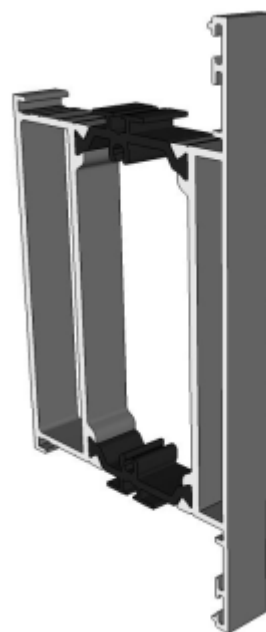

Premium HI Bifold

Floating Corner Post
Section Identification

DURATION
WINDOWS

Contents

Profiles

Outer Frame & Thresholds	3
Sashes	3
Extensions & Corner Post	4
Floating Mullion, Transoms & Midrails	5
Beads & Adapters	6
Cills	7

Outer Frame, Threshold & Sashes

P-06-100 - Outerframe / Standard Rebated Threshold

P-06-200 - Radius Sash Profile

P-06-202 - Square Sash Profile

Extensions & Corner Post

AW724 - 20mm Head Extension

AW728 - 40mm Head Extension

AW720 - 70mm Corner Post

Transoms, Mullions & Midrails

AD309 - 110mm Midrail

AD308 - 68mm Transom / Mullion

AD306 - 57mm Transom / Mullion

P-06-300 - Floating Mullion

Beads & Adaptors

AW667 - 24mm Square Bead

AW570 - 96mm Cill

AW542 - 150mm Cill

AW544 - 190mm Cill

Jamb Section

Hinge Side Jamb - Open Out

Head Sections

Head - Open Out

Head With 20mm Extension - Open Out