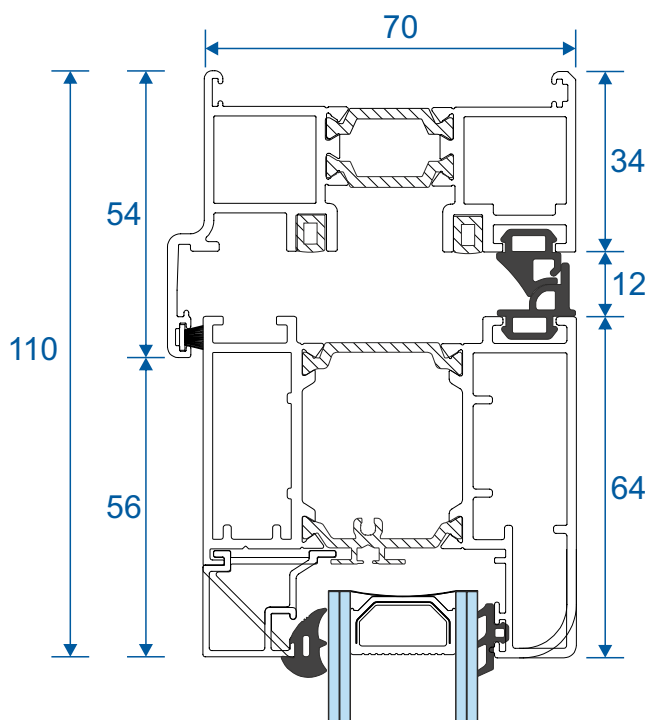

AW570 - 96mm Cill

AW542 - 150mm Cill

AW544 - 190mm Cill

Jamb Section

Hinge Side Jamb - Open Out

Head Sections

Head - Open Out

Head With 20mm Extension - Open Out

Meeting Stiles

Locking Stile - Open Out

Bogie Wheel Stile - Open Out

Threshold Sections

Standard Rebated With No Cill - Open Out

Standard Rebated With 150mm Cill - Open Out

Corner Post Sections

Floating Corner Post With Traffic Door - Open Out