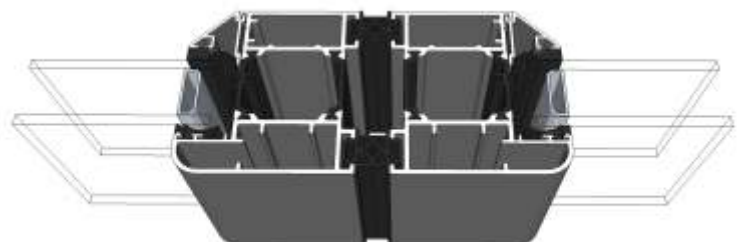

AW570 - 96mm Cill

AW542 - 150mm Cill

AW544 - 190mm Cill

Jamb Section

Hinge Side Jamb - Open Out

Head Sections

Head - Open Out

Head With 20mm Extension - Open Out

Meeting Stiles

Locking Stile - Open Out

Bogie Wheel Stile - Open Out

Threshold Sections

Standard Rebated With No Cill - Open Out

Standard Rebated With 150mm Cill - Open Out

Corner Post Sections

Floating Corner Post With Traffic Door - Open Out