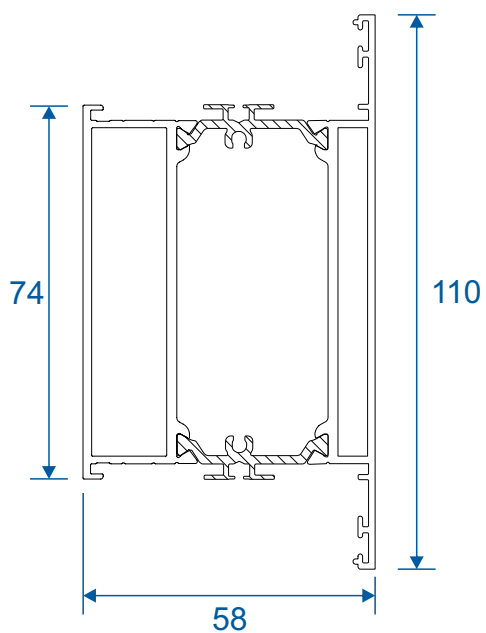

Premium HI Bifold

Floating Corner Post
Section Identification

DURATION
WINDOWS

Contents

Profiles

Outer Frame & Thresholds	3
Sashes	3
Extensions & Corner Post	4
Floating Mullion, Transoms & Midrails	5
Beads & Adapters	6
Cills	7

Outer Frame, Threshold & Sashes

P-06-100 - Outerframe / Standard Rebated Threshold

P-06-200 - Radius Sash Profile

P-06-202 - Square Sash Profile

Extensions & Corner Post

AW724 - 20mm Head Extension

AW728 - 40mm Head Extension

AW720 - 70mm Corner Post

Transoms, Mullions & Midrails

AD309 - 110mm Midrail

AD308 - 68mm Transom / Mullion

AD306 - 57mm Transom / Mullion

P-06-300 - Floating Mullion

Beads & Adaptors

AW667 - 24mm Square Bead

AW570 - 96mm Cill

AW542 - 150mm Cill

AW544 - 190mm Cill

Jamb Section

Hinge Side Jamb - Open Out

Head Sections

Head - Open Out

Head With 20mm Extension - Open Out