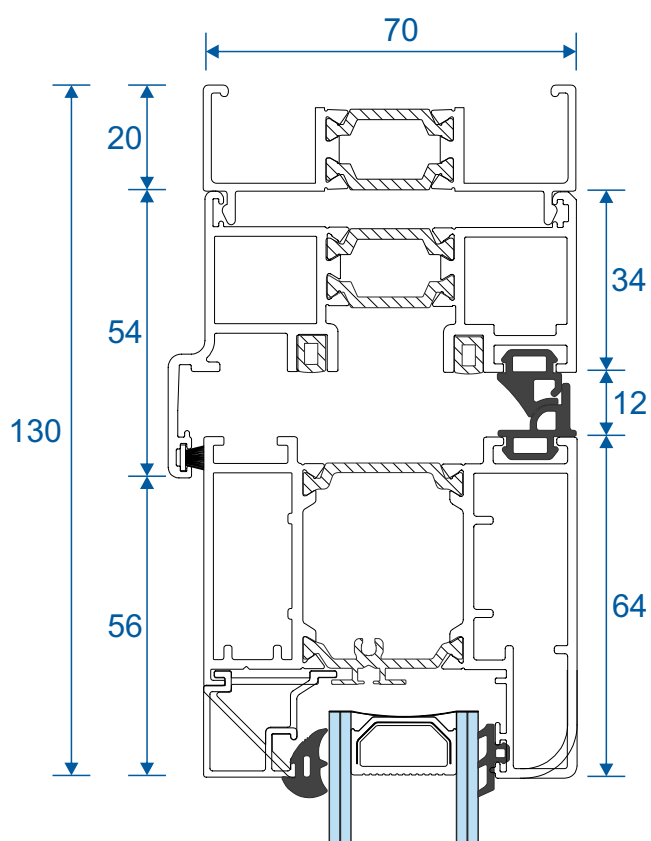

Premium HI Bifold

Floating Corner Post
Section Identification

DURATION
WINDOWS

Contents

Profiles

Outer Frame & Thresholds	3
Sashes	3
Extensions & Corner Post	4
Floating Mullion, Transoms & Midrails	5
Beads & Adapters	6
Cills	7

AW570 - 96mm Cill

AW542 - 150mm Cill

AW544 - 190mm Cill

Jamb Section

Hinge Side Jamb - Open Out

Head Sections

Head - Open Out

Head With 20mm Extension - Open Out

Meeting Stiles

Locking Stile - Open Out

Bogie Wheel Stile - Open Out

Threshold Sections

Standard Rebated With No Cill - Open Out

Standard Rebated With 150mm Cill - Open Out

Corner Post Sections

Floating Corner Post With Traffic Door - Open Out