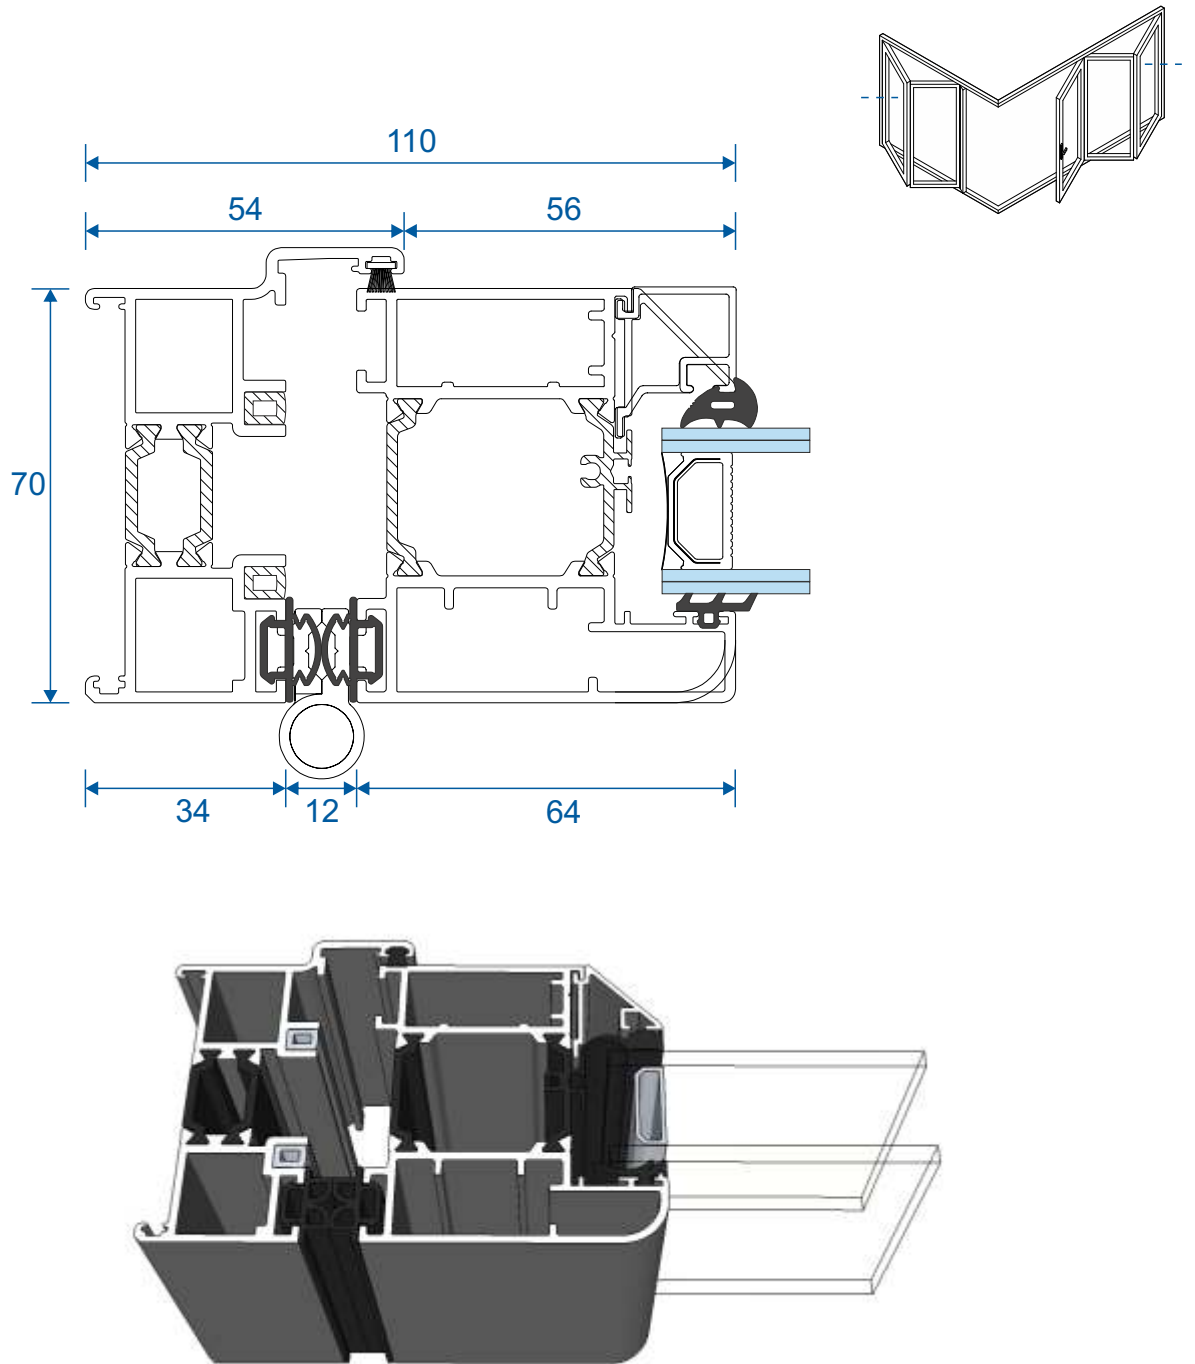

Premium HI Bifold

Floating Corner Post
Section Identification

DURATION
WINDOWS

Contents

Profiles

Outer Frame & Thresholds	3
Sashes	3
Extensions & Corner Post	4
Floating Mullion, Transoms & Midrails	5
Beads & Adapters	6
Cills	7

AW570 - 96mm Cill

AW542 - 150mm Cill

AW544 - 190mm Cill

Jamb Section

Hinge Side Jamb - Open Out

Head Sections

Head - Open Out

Head With 20mm Extension - Open Out

Meeting Stiles

Locking Stile - Open Out

Bogie Wheel Stile - Open Out

Threshold Sections

Standard Rebated With No Cill - Open Out

Standard Rebated With 150mm Cill - Open Out

Corner Post Sections

Floating Corner Post With Traffic Door - Open Out