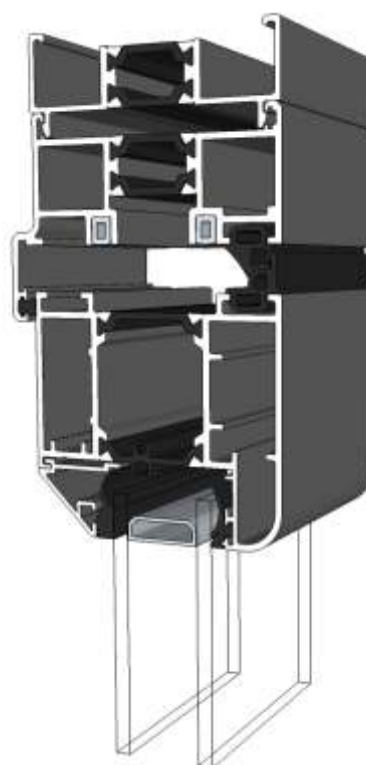

Premium HI Bifold

Floating Corner Post
Section Identification

DURATION
WINDOWS

Contents

Profiles

Outer Frame & Thresholds	3
Sashes	3
Extensions & Corner Post	4
Floating Mullion, Transoms & Midrails	5
Beads & Adapters	6
Cills	7

AW570 - 96mm Cill

AW542 - 150mm Cill

AW544 - 190mm Cill

Jamb Section

Hinge Side Jamb - Open Out

Head Sections

Head - Open Out

Head With 20mm Extension - Open Out

Meeting Stiles

Locking Stile - Open Out

Bogie Wheel Stile - Open Out

Threshold Sections

Standard Rebated With No Cill - Open Out

Standard Rebated With 150mm Cill - Open Out

Corner Post Sections

Floating Corner Post With Traffic Door - Open Out

Corner Post Sections

Floating Corner Post With Traffic Door - Open Out

Configurations

All Configurations Are For External Corners, Opening Out On A Standard Threshold

2 & 3 Panel Corner Bi-fold

4 & 4 Panel Corner Bi-fold