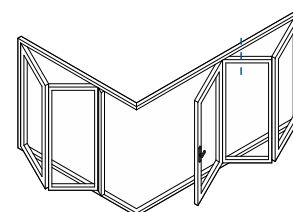

AW570 - 96mm Cill

AW542 - 150mm Cill

AW544 - 190mm Cill

Jamb Section

Hinge Side Jamb - Open Out

Head Sections

Head - Open Out

Head With 20mm Extension - Open Out

Meeting Stiles

Locking Stile - Open Out

Bogie Wheel Stile - Open Out

Threshold Sections

Standard Rebated With No Cill - Open Out

Standard Rebated With 150mm Cill - Open Out

Corner Post Sections

Floating Corner Post With Traffic Door - Open Out