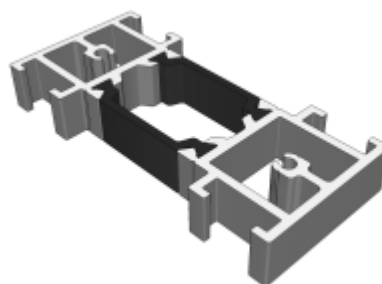

Premium HI Bifold

Floating Corner Post
Section Identification

DURATION
WINDOWS

Contents

Profiles

Outer Frame & Thresholds	3
Sashes	3
Extensions & Corner Post	4
Floating Mullion, Transoms & Midrails	5
Beads & Adapters	6
Cills	7

AW720 - 70mm Corner Post

Transoms, Mullions & Midrails

AD309 - 110mm Midrail

AD308 - 68mm Transom / Mullion

AD306 - 57mm Transom / Mullion

P-06-300 - Floating Mullion

Beads & Adaptors

AW667 - 24mm Square Bead

24mm Chamfered Bead

AW660 - 28mm Square Bead

AW513 - 28mm Chamfered Bead

AW668 - 32mm Square Bead

AW630 - 32mm Chamfered Bead

P-00-210 - Rebate Adaptor

P-00-211 - Threshold Adaptor

Projection Cills

AW570 - 96mm Cill

AW542 - 150mm Cill

AW544 - 190mm Cill

Jamb Section

Hinge Side Jamb - Open Out

Head Sections

Head - Open Out

Head With 20mm Extension - Open Out