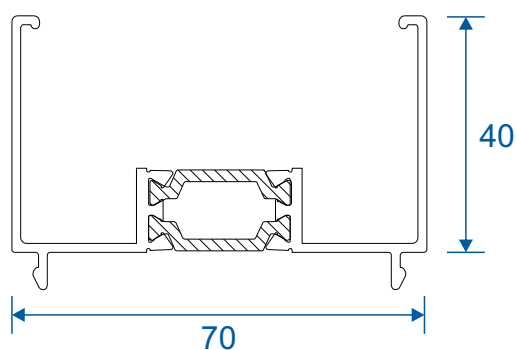

Sections

Jamb	8
Head With & Without Extension	9
Meeting Stile - Locking & Wheel Versions	10
Threshold With & Without A Cill	11
Corner Post Section With Traffic Door	12
Corner Post Section With No Traffic Door	13
Configurations	14

Outer Frame, Threshold & Sashes

P-06-100 - Outerframe / Standard Rebated Threshold

P-06-200 - Radius Sash Profile

P-06-202 - Square Sash Profile

Extensions & Corner Post

AW724 - 20mm Head Extension

AW728 - 40mm Head Extension

AW720 - 70mm Corner Post

Transoms, Mullions & Midrails

AD309 - 110mm Midrail

AD308 - 68mm Transom / Mullion

AD306 - 57mm Transom / Mullion

P-06-300 - Floating Mullion

Beads & Adaptors

AW667 - 24mm Square Bead

AW570 - 96mm Cill

AW542 - 150mm Cill

AW544 - 190mm Cill

Jamb Section

Hinge Side Jamb - Open Out

Head Sections

Head - Open Out

Head With 20mm Extension - Open Out