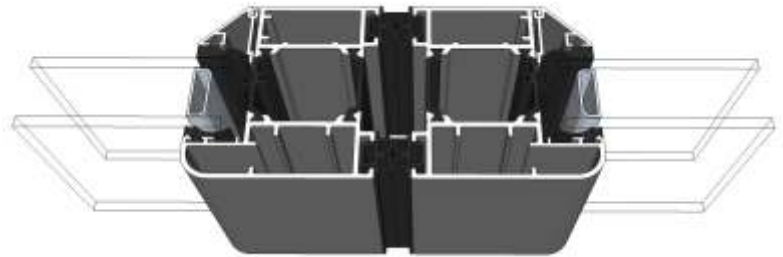

AW570 - 96mm Cill

AW542 - 150mm Cill

AW544 - 190mm Cill

Jamb Section

Hinge Side Jamb - Open Out

Head Sections

Head - Open Out

Head With 20mm Extension - Open Out

Meeting Stiles

Locking Stile - Open Out

Bogie Wheel Stile - Open Out

Threshold Sections

Standard Rebated With No Cill - Open Out

Standard Rebated With 150mm Cill - Open Out

Corner Post Sections

Floating Corner Post With Traffic Door - Open Out