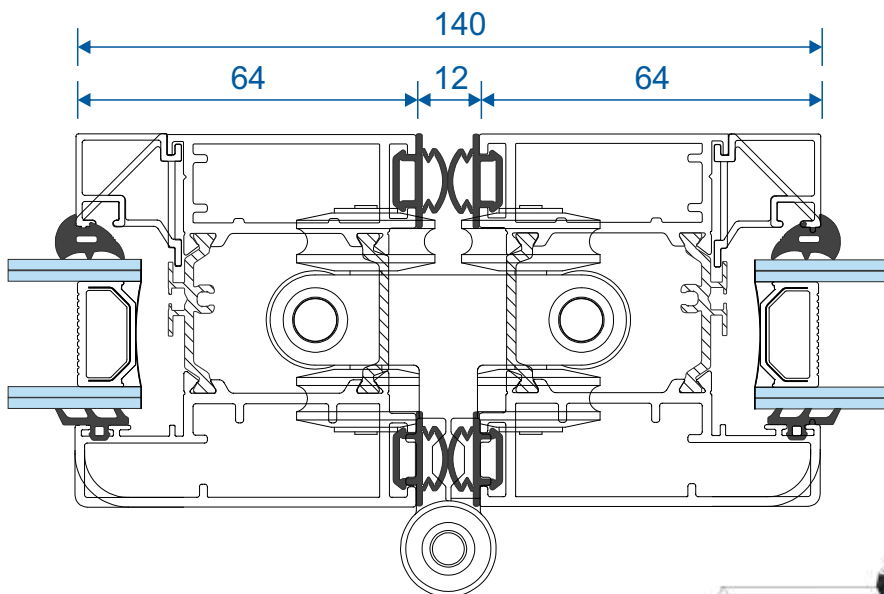

AW570 - 96mm Cill

AW542 - 150mm Cill

AW544 - 190mm Cill

Jamb Section

Hinge Side Jamb - Open Out

Head Sections

Head - Open Out

Head With 20mm Extension - Open Out

Meeting Stiles

Locking Stile - Open Out

Bogie Wheel Stile - Open Out

Threshold Sections

Standard Rebated With No Cill - Open Out

Standard Rebated With 150mm Cill - Open Out

Corner Post Sections

Floating Corner Post With Traffic Door - Open Out