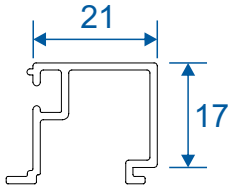

AW720 - 70mm Corner Post

Transoms, Mullions & Midrails

AD309 - 110mm Midrail

AD308 - 68mm Transom / Mullion

AD306 - 57mm Transom / Mullion

P-06-300 - Floating Mullion

Beads & Adaptors

AW667 - 24mm Square Bead

24mm Chamfered Bead

AW660 - 28mm Square Bead

AW513 - 28mm Chamfered Bead

AW668 - 32mm Square Bead

AW630 - 32mm Chamfered Bead

P-00-210 - Rebate Adaptor

P-00-211 - Threshold Adaptor

Projection Cills

AW570 - 96mm Cill

AW542 - 150mm Cill

AW544 - 190mm Cill

Jamb Section

Hinge Side Jamb - Open Out

Head Sections

Head - Open Out

Head With 20mm Extension - Open Out