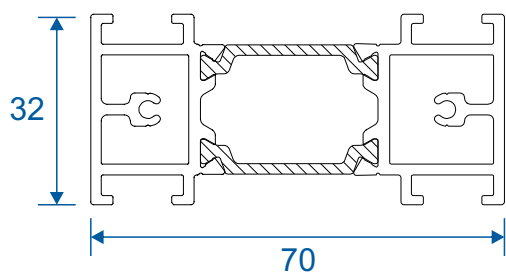

AW720 - 70mm Corner Post

Transoms, Mullions & Midrails

AD309 - 110mm Midrail

AD308 - 68mm Transom / Mullion

AD306 - 57mm Transom / Mullion

P-06-300 - Floating Mullion

Beads & Adaptors

AW667 - 24mm Square Bead

24mm Chamfered Bead

AW660 - 28mm Square Bead

AW513 - 28mm Chamfered Bead

AW668 - 32mm Square Bead

AW630 - 32mm Chamfered Bead

P-00-210 - Rebate Adaptor

P-00-211 - Threshold Adaptor

Projection Cills

AW570 - 96mm Cill

AW542 - 150mm Cill

AW544 - 190mm Cill

Jamb Section

Hinge Side Jamb - Open Out

Head Sections

Head - Open Out

Head With 20mm Extension - Open Out