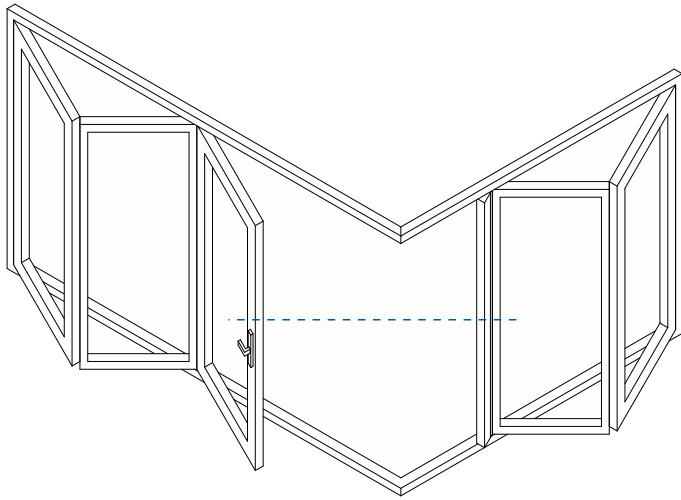

AW570 - 96mm Cill

AW542 - 150mm Cill

AW544 - 190mm Cill

Jamb Section

Hinge Side Jamb - Open Out

Head Sections

Head - Open Out

Head With 20mm Extension - Open Out

Meeting Stiles

Locking Stile - Open Out

Bogie Wheel Stile - Open Out

Threshold Sections

Standard Rebated With No Cill - Open Out

Standard Rebated With 150mm Cill - Open Out

Corner Post Sections

Floating Corner Post With Traffic Door - Open Out

Corner Post Sections

Floating Corner Post With Traffic Door - Open Out

Configurations

All Configurations Are For External Corners, Opening Out On A Standard Threshold

2 & 3 Panel Corner Bi-fold

4 & 4 Panel Corner Bi-fold