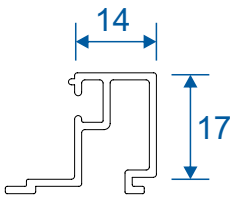

24mm Chamfered Bead

AW660 - 28mm Square Bead

AW513 - 28mm Chamfered Bead

AW668 - 32mm Square Bead

AW630 - 32mm Chamfered Bead

P-00-210 - Rebate Adaptor

P-00-211 - Threshold Adaptor

Projection Cills

AW570 - 96mm Cill

AW542 - 150mm Cill

AW544 - 190mm Cill

Jamb Section

Hinge Side Jamb - Open Out

Head Sections

Head - Open Out

Head With 20mm Extension - Open Out

Meeting Stiles

Locking Stile - Open Out

Bogie Wheel Stile - Open Out

Threshold Sections

Standard Rebated With No Cill - Open Out

Standard Rebated With 150mm Cill - Open Out

Corner Post Sections

Floating Corner Post With Traffic Door - Open Out