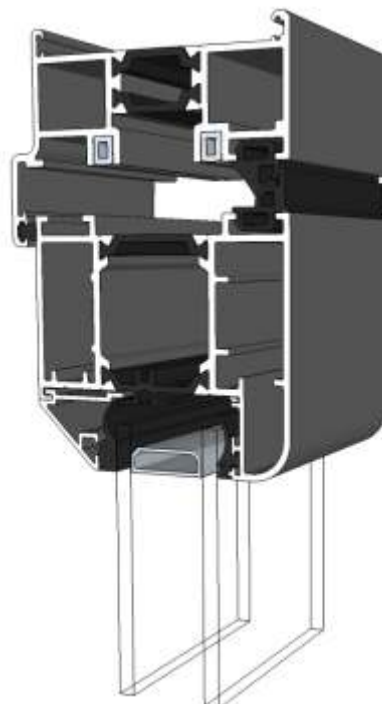

Premium HI Bifold

Floating Corner Post
Section Identification

DURATION
WINDOWS

Contents

Profiles

Outer Frame & Thresholds	3
Sashes	3
Extensions & Corner Post	4
Floating Mullion, Transoms & Midrails	5
Beads & Adapters	6
Cills	7

AW570 - 96mm Cill

AW542 - 150mm Cill

AW544 - 190mm Cill

Jamb Section

Hinge Side Jamb - Open Out

Head Sections

Head - Open Out

Head With 20mm Extension - Open Out

Meeting Stiles

Locking Stile - Open Out

Bogie Wheel Stile - Open Out

Threshold Sections

Standard Rebated With No Cill - Open Out

Standard Rebated With 150mm Cill - Open Out

Corner Post Sections

Floating Corner Post With Traffic Door - Open Out