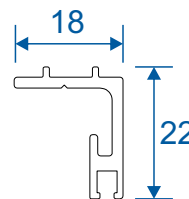

24mm Chamfered Bead

AW660 - 28mm Square Bead

AW513 - 28mm Chamfered Bead

AW668 - 32mm Square Bead

AW630 - 32mm Chamfered Bead

P-00-210 - Rebate Adaptor

P-00-211 - Threshold Adaptor

Projection Cills

AW570 - 96mm Cill

AW542 - 150mm Cill

AW544 - 190mm Cill

Jamb Section

Hinge Side Jamb - Open Out

Head Sections

Head - Open Out

Head With 20mm Extension - Open Out

Meeting Stiles

Locking Stile - Open Out

Bogie Wheel Stile - Open Out

Threshold Sections

Standard Rebated With No Cill - Open Out

Standard Rebated With 150mm Cill - Open Out

Corner Post Sections

Floating Corner Post With Traffic Door - Open Out