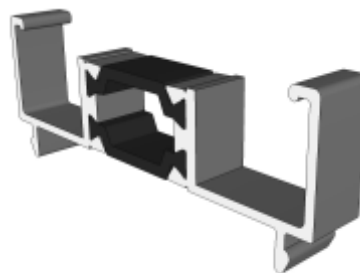

Premium HI Bifold

Floating Corner Post
Section Identification

DURATION
WINDOWS

Contents

Profiles

Outer Frame & Thresholds	3
Sashes	3
Extensions & Corner Post	4
Floating Mullion, Transoms & Midrails	5
Beads & Adapters	6
Cills	7

Outer Frame, Threshold & Sashes

P-06-100 - Outerframe / Standard Rebated Threshold

P-06-200 - Radius Sash Profile

P-06-202 - Square Sash Profile

Extensions & Corner Post

AW724 - 20mm Head Extension

AW728 - 40mm Head Extension