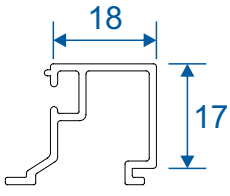

AW720 - 70mm Corner Post

Transoms, Mullions & Midrails

AD309 - 110mm Midrail

AD308 - 68mm Transom / Mullion

AD306 - 57mm Transom / Mullion

P-06-300 - Floating Mullion

Beads & Adaptors

AW667 - 24mm Square Bead

24mm Chamfered Bead

AW660 - 28mm Square Bead

AW513 - 28mm Chamfered Bead

AW668 - 32mm Square Bead

AW630 - 32mm Chamfered Bead

P-00-210 - Rebate Adaptor

P-00-211 - Threshold Adaptor

Projection Cills

AW570 - 96mm Cill

AW542 - 150mm Cill

AW544 - 190mm Cill

Jamb Section

Hinge Side Jamb - Open Out

Head Sections

Head - Open Out

Head With 20mm Extension - Open Out